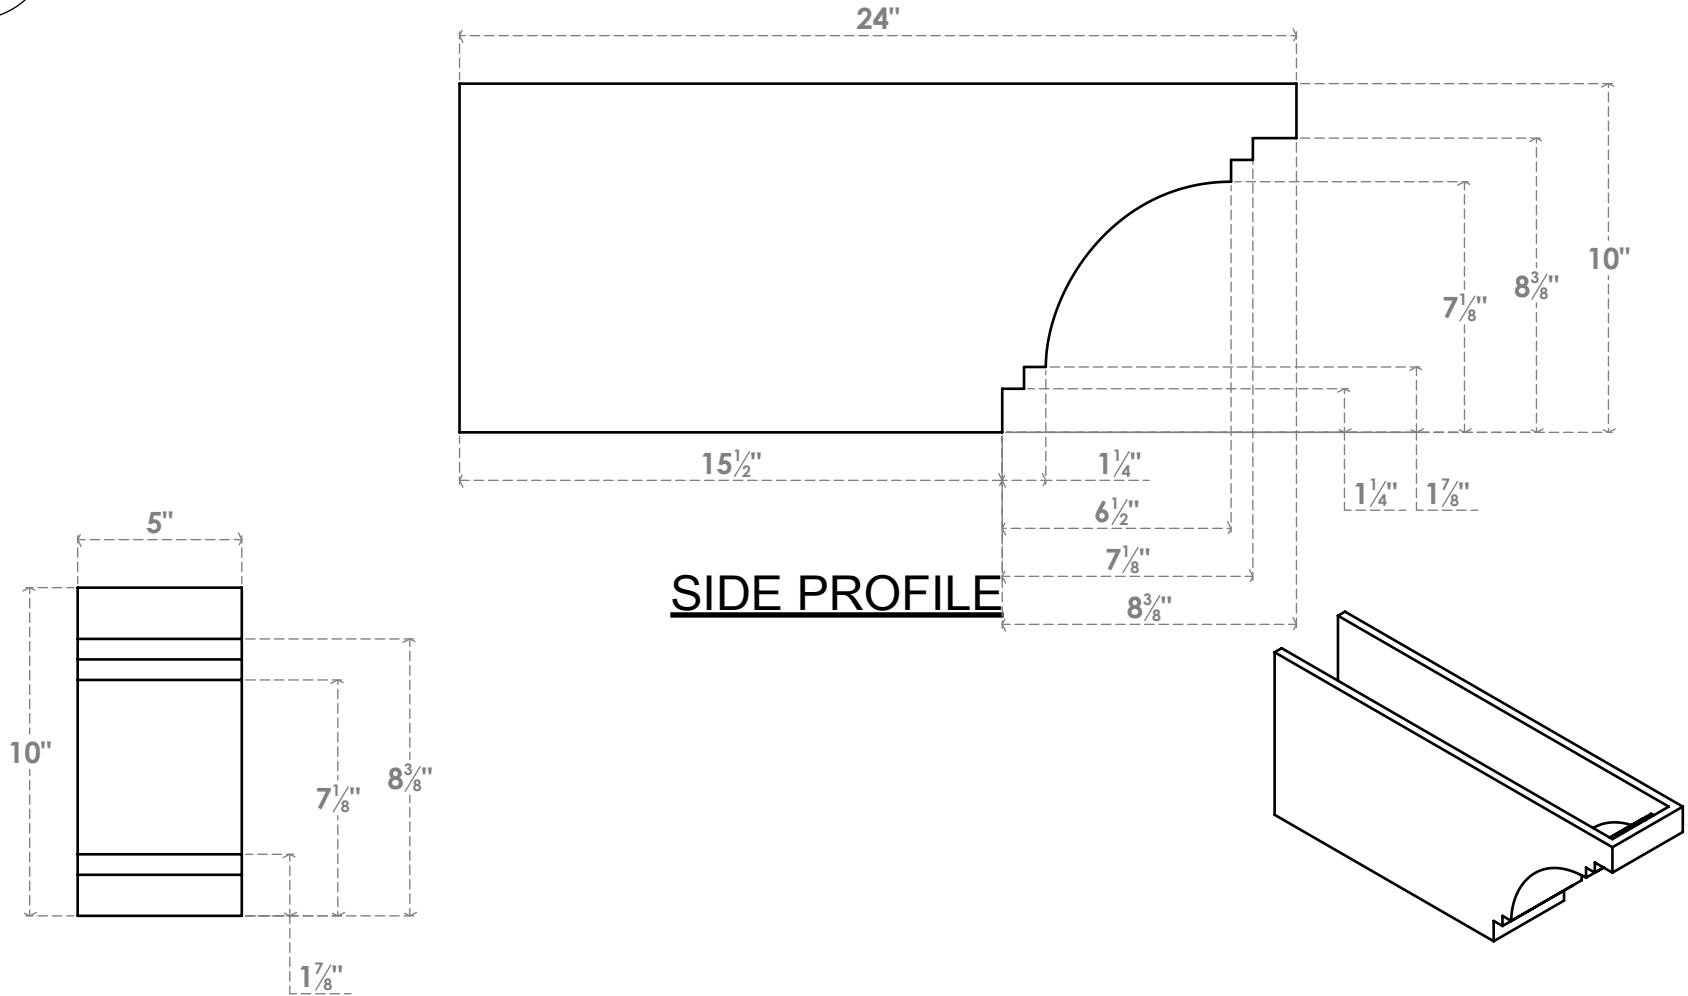

# RFTP05X10X24PEC

5"W X 10"H X 24"L PESCADERO ARCHITECTURAL GRADE PVC RAFTER TAIL

FRONT PROFILE

SIDE PROFILE

ISOMETRIC

EKENA MILLWORK  
 2300 WEST MAIN ST.  
 CLARKSVILLE, TX 75426  
 TOLL FREE: 866-607-0453  
 WWW.EKENAMILLWORK.COM

NOTES

1. INSTALLATION TO BE COMPLETED IN ACCORDANCE WITH MANUFACTURER'S SPECIFICATIONS.
2. DRAWING MAY NOT BE TO SCALE
3. THIS DRAWING IS INTENDED FOR DESIGN AND PLANNING PURPOSES ONLY.
4. ALL INFORMATION CONTAINED HEREIN WAS CURRENT AT THE TIME OF DEVELOPMENT BUT MUST BE REVIEWED AND APPROVED BY THE PRODUCT MANUFACTURER TO BE CONSIDERED ACCURATE.
5. ARCHITECTURAL GRADE PVC PRODUCTS ARE MADE FROM EXPANDED CELLULAR PVC AND COME NATURALLY WHITE BUT MAY BE PAINTED